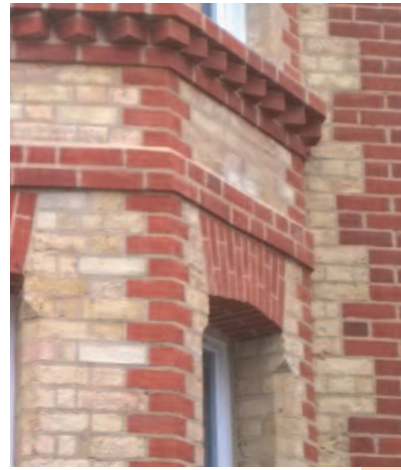

Cutting • Arches • Slips • Dog legs • Squints • Plinths